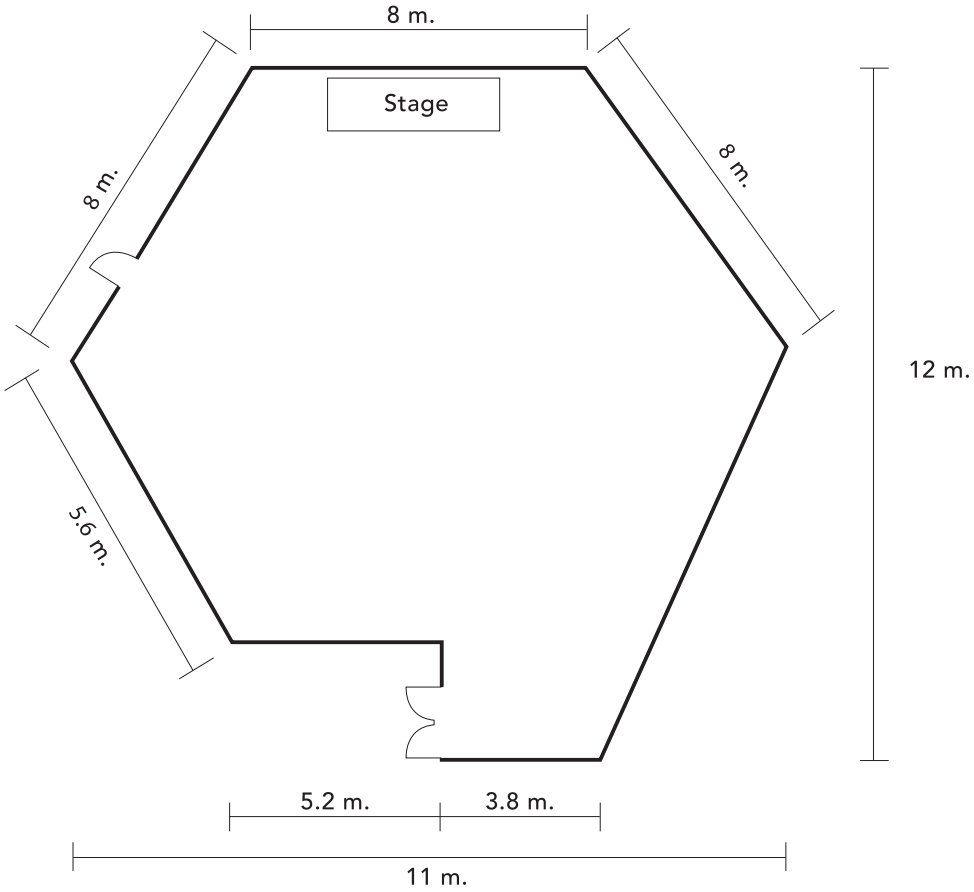

Venue	Sq.m.	High Step of Ceiling (m)	Length & Width (m)	Seating Capacity (Minimum of 25 persons)					
				I-Shape	U-Shape	Classroom	Theatre	Buffet	Cocktail
Phet Lagoon	186	2.2	8 x 23.90	70	80	100	180	120	140
Phet Samut	228	3	11 x 12	25	25	80	140	60	60

PHET LAGOON

PHET SAMUT

MEETING ROOM FLOOR PLAN

PHET LAGOON

PHET SAMUT

Eurasia Cha-am Lagoon is located in Petchaburi Province about 190 kilometers or a 2-hour drive from Bangkok. Privacy and tranquility combine with clear skies, 2 kilometers of white sand beach, the deep blue sea, and stunning sunsets. All enhanced with gracious service and reasonable prices.

ACCOMMODATION

Superior Lakeview	31 sqm	30
Superior Beach Walk	31-32 sqm	32

ROOM FEATURES

Air-Conditioning
 Bathroom Amenities
 Free WiFi
 LED TV
 2 Complimentary Bottles of Water Daily
 Working Desk

HOTEL FACILITIES