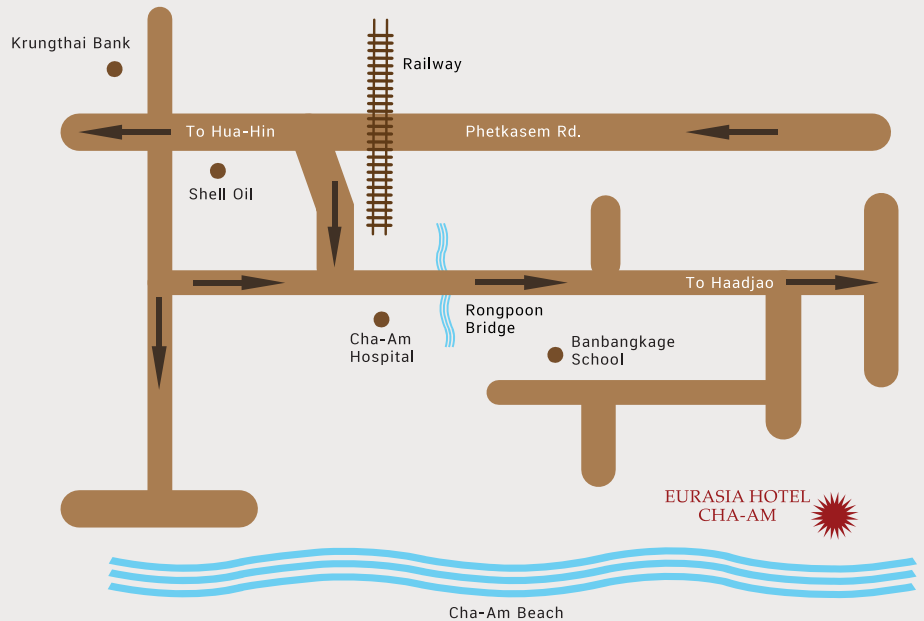

ATTRACTIONS

Santorini Park	12 km.
Swiss Sheep Farm	12.9 km.
Maruekhathaiyawan palace	20.5 km.
Plearn Wan	32 km.
Hua Hin Train Station	34.3 km.
Cicada Market	37.9 km.