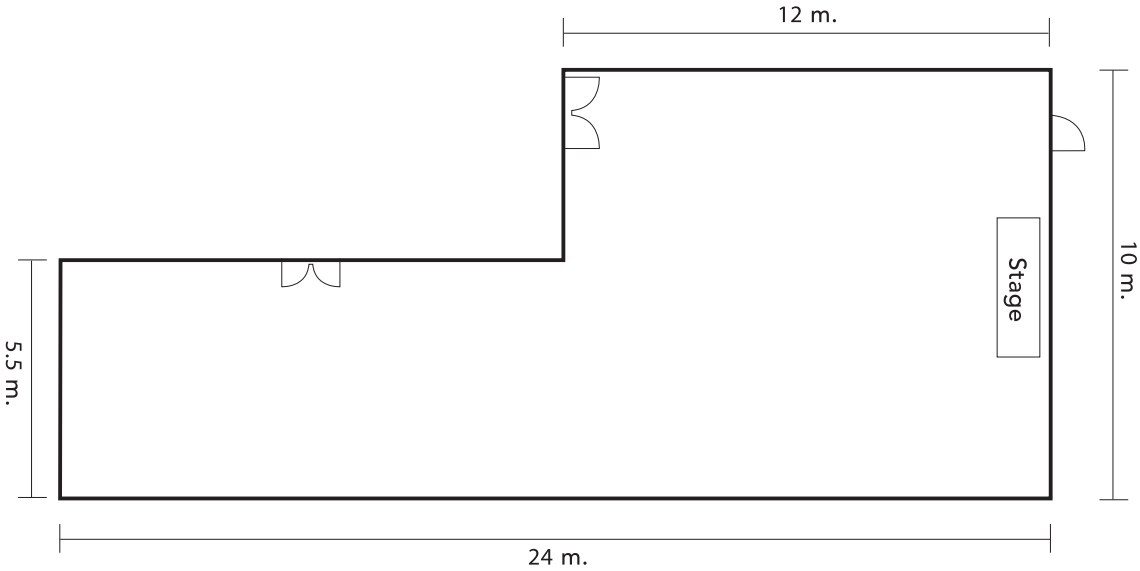

MEETING ROOM FLOOR PLAN

PHET LAGOON