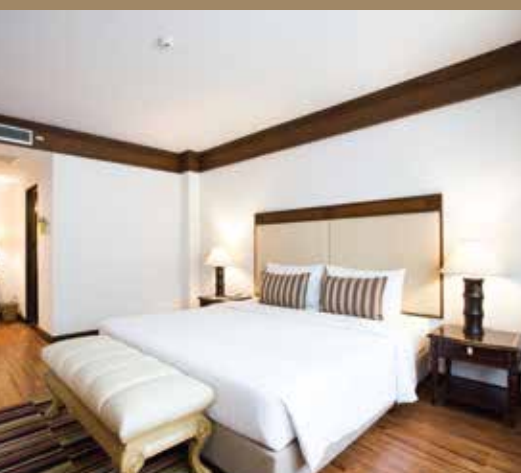

EURASIA

HOTEL | CHIANG MAI

FACTSHEET

Chiang Mai, Thailand