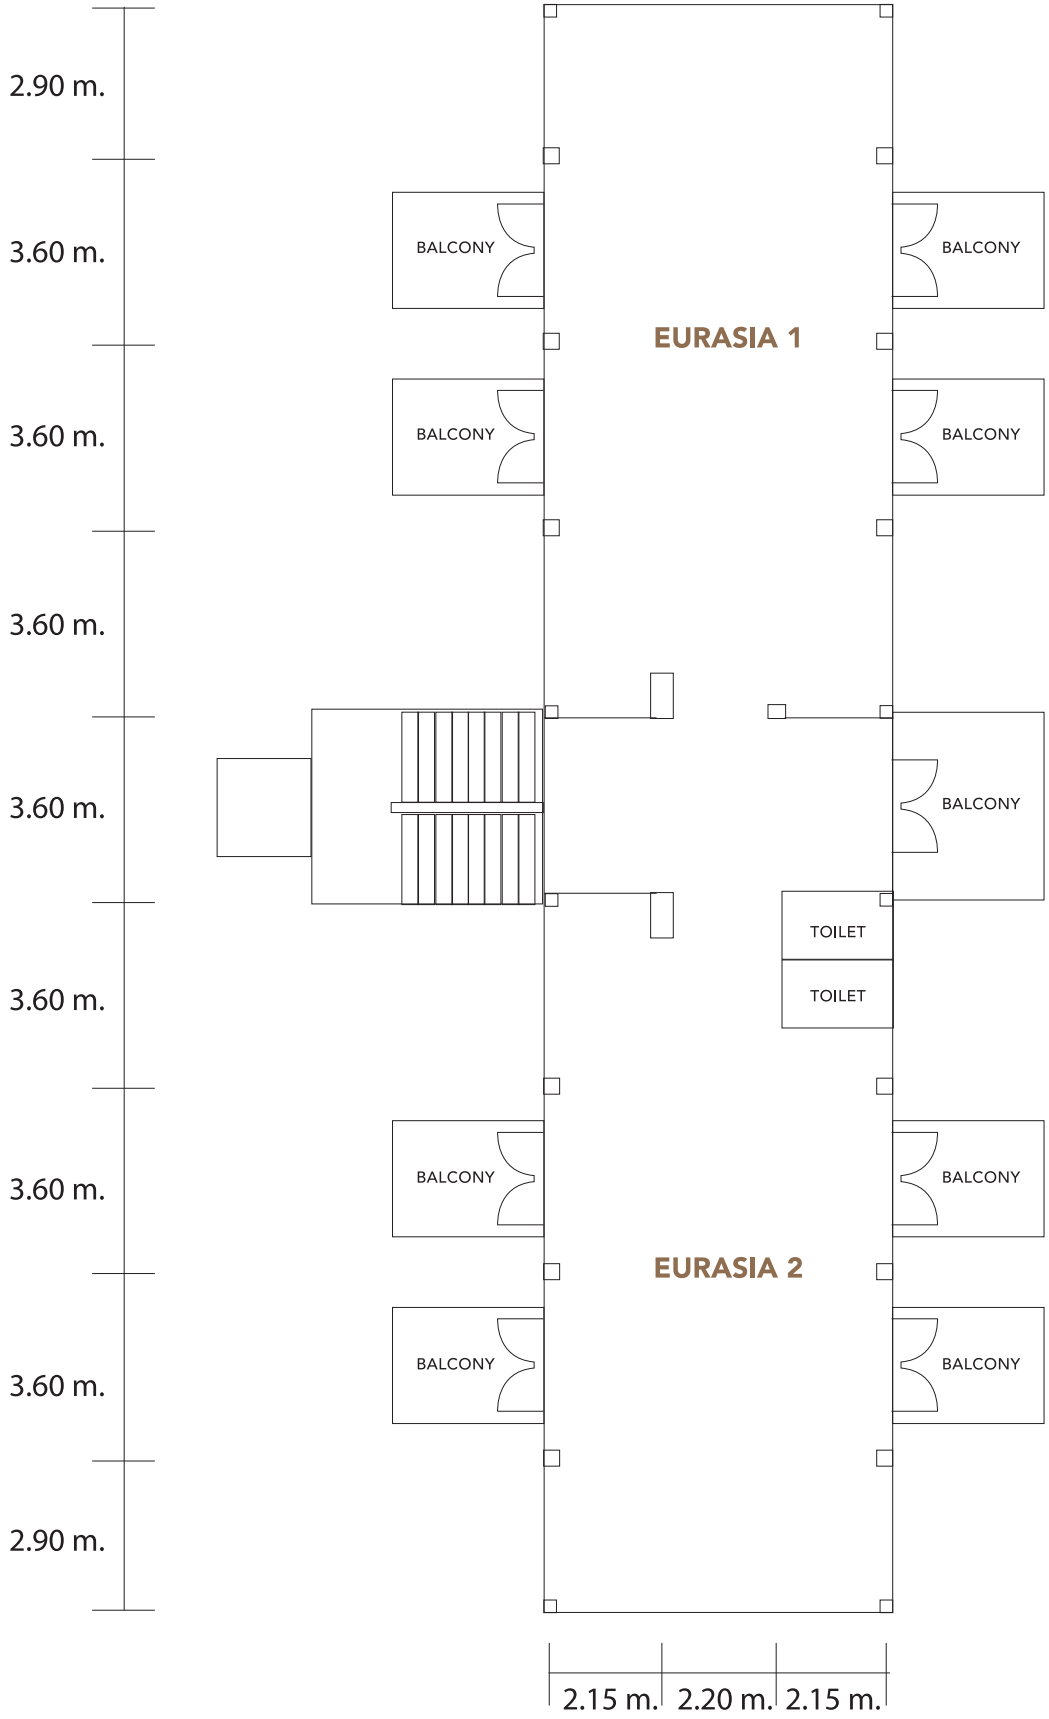

Venue	Size	Space (sq.m.)	Classroom	Theatre	I-Shape	T-Shape	U-Shape	Banquet
Eurasia 1	13.5x7	95	50	80	40	40	36	80
Eurasia 2	13.5x7	95	50	80	40	40	36	80

EURASIA 1

MEETING ROOM FLOOR PLAN

Eurasia Hotel Chiang Mai is your home away from home with two distinct types of accommodations; Suites located in the main building and individual, private colonial-style cottages. The guestroom suites are spacious with an extended private balcony and large living area. The individual cottages offer guests a large bedroom, a private terrace surrounded by a tropical garden with well-appointed bathrooms.