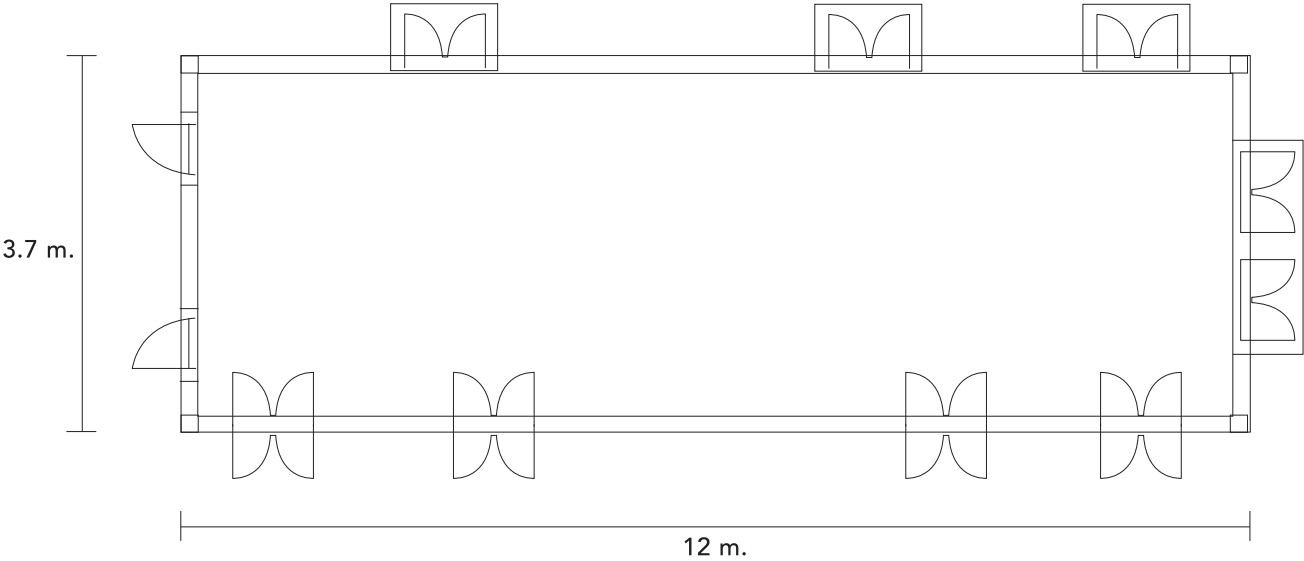

MEETING ROOM FLOOR PLAN

2 FLOOR MEETING ROOM