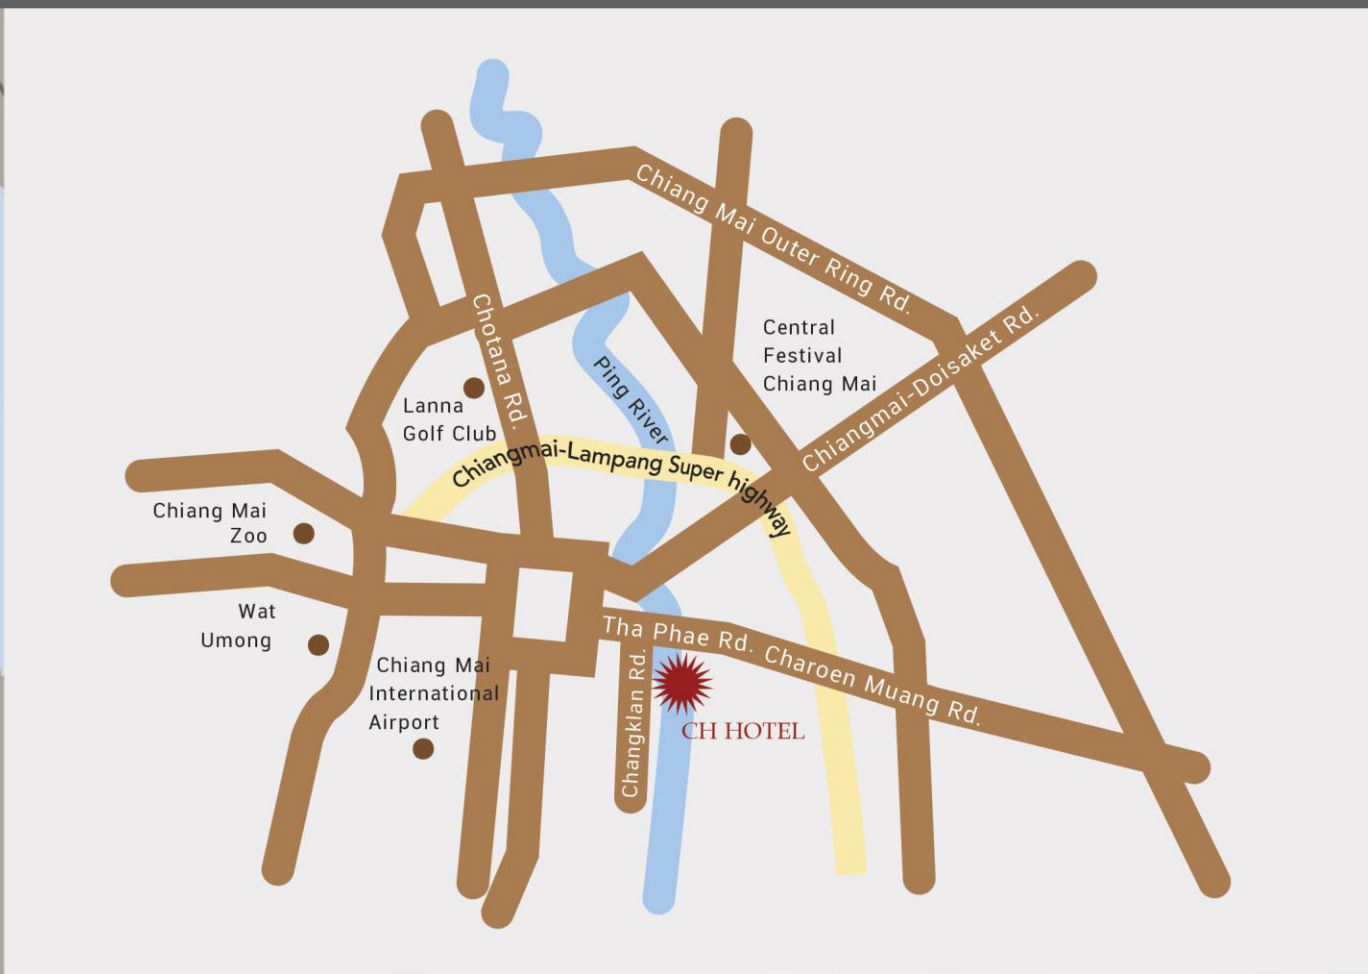

CH HOTEL

Chiangmai, Thailand

CH HOTEL

Chiangmai, Thailand

- | | |
|--------------------------|---|
| Mae Hong Son | 1. The Imperial Mae Hong Son Resort |
| Chiang Rai | 2. The Imperial Golden Triangle Resort
3. The Imperial River House Resort |
| Chiang Mai | 4. The Imperial Resort & Sports Club Chiang Mai
5. Imm Hotel Thaphae Chiang Mai
6. CH Hotel
7. Eco Resort Chiang Mai
8. Eurasia Chiang Mai Hotel
9. Night Bazaar Place |
| Phitsanulok | 10. The Imperial Hotel and Convention Centre Phitsanulok |
| Petchabun | 11. The Imperial Phukaew Hill Resort |
| Nakhon Ratchasima | 12. The Imperial Hotel and Convention Centre Korat |
| Bangkok | 13. The Raweekanlaya Bangkok Wellness Cuisine Resort
14. The Pantip Hotel Ladprao Bangkok
15. The Tarntawan Hotel Surawong Bangkok |
| Cha-am | 16. Eurasia Resort Cha-am |
| Narathiwat | 17. The Imperial Narathiwat Hotel |

AT THE HEART OF CHIANG MAI

Perfectly situated in central Chiang Mai City steps from Thapae Gate, CH Hotel is a perfect choice for savvy, adventure-seeking budget travelers who are looking for a value-for-money place to stay in Thailand's northern capital and wishing to be well-placed to explore all that this historic and vibrant locale has to offer. Awaiting your arrival at this budget hotel, that's really more like a boutique resort, are clean and comfortable rooms and suite rooms you reserve. Beyond your secure front door, several recreational opportunities await, not least our beautiful outdoor swimming pool. This quiet and secure boutique resort is just a few minutes' walk to Chiang Mai Night Bazaar. The famous market collects utilities and exotica from all over the north of Thailand for you to browse and perhaps buy to take home, not to mention its lively street cuisine scene.

LOCATION

ADDRESS

CH Hotel
10 Soi 8 Charoenprathet Rd., Muang,
Chiang Mai, 50100, Thailand

www.chchiangmai.com
/CHHotelChiangMai
@CHHotelChiangMai
Email: info@chchiangmai.com

GDS Code:
Sabre Galileo Amadeus
102790 E6010 CNX109